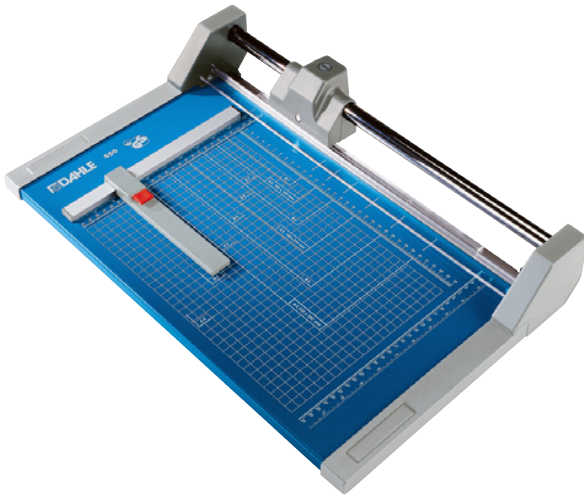

Professional Rotary / Rolling Paper Trimmer

Dahle 550 / 552 / 554 / 556 / 558

Rolling Trimmers are the new generation of paper cutters. Designed for safety and accuracy, the cutting blades are encased in a plastic housing that virtually eliminates the chance of personal injury. The rotary action of these trimmers allow the blade to cut in either direction and sharpen itself as it cuts. It's this self sharpening action that produces a clean burr-free cut and guarantees many years of smooth precise cutting.

Dahle Professional Rolling trimmers are designed for heavy duty applications where precision is essential. These trimmers are equipped with a ground self-sharpening blade that cuts in either direction. Most models in this series have

a cutting capacity of up to 20 sheets of paper at a time and are perfect for cutting paper, trimming photographs, and large format printing. These trimmers can be wall mounted and the two larger sizes have optional floor stands.

- ▶ Ground steel blade is encased in a protective housing for safety
- ▶ Cuts up to 20 sheets of paper at a time (550-554)
- ▶ Bidirectional blade is self-sharpening to maintain a perfectly honed edge
- ▶ German engineered for precision and accuracy
- ▶ Automatic paper clamp holds work securely
- ▶ Sturdy metal base with preprinted guides
- ▶ Optional stand maximizes floor space (556-558)