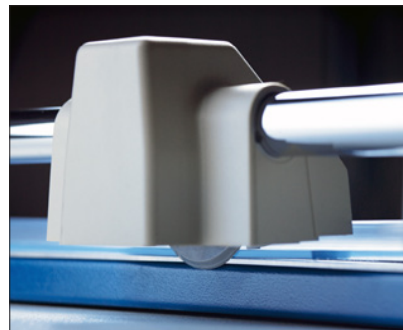

Professional Rotary / Rolling Paper Trimmer

Dahle 550 / 552 / 554 / 556 / 558

Rolling Trimmers are the new generation of paper cutters. Designed for safety and accuracy, the cutting blades are encased in a plastic housing that virtually eliminates the chance of personal injury. The rotary action of these trimmers allow the blade to cut in either direction and sharpen itself as it cuts. It's this self sharpening action that produces a clean burr-free cut and guarantees many years of smooth precise cutting.

Dahle Professional Rolling trimmers are designed for heavy duty applications where precision is essential. These trimmers are equipped with a ground self-sharpening blade that cuts in either direction. Most models in this series have

a cutting capacity of up to 20 sheets of paper at a time and are perfect for cutting paper, trimming photographs, and large format printing. These trimmers can be wall mounted and the two larger sizes have optional floor stands.

- ▶ Ground steel blade is encased in a protective housing for safety
- ▶ Cuts up to 20 sheets of paper at a time (550-554)
- ▶ Bidirectional blade is self-sharpening to maintain a perfectly honed edge
- ▶ German engineered for precision and accuracy
- ▶ Automatic paper clamp holds work securely
- ▶ Sturdy metal base with preprinted guides
- ▶ Optional stand maximizes floor space (556-558)