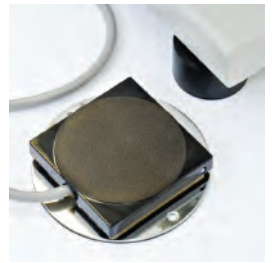

➔ AJ 700 AIR-FEED FLOOR MODEL JOGGER

air-feed feature forces air between sheets to reduce jogging time and eliminate powder buildup | press sheets and digital copies can be air dried immediately to prevent offset | air-only and vibrate-only functions | significantly reduces misfeeds and double feeds in printers, folders, and collators | v-shaped, adjustable-angle table | 4 inch tray thickness | foot pedal operation or continuous | automatic timer | all-metal construction | mounted on casters

Dimensions (D x W x H): 17 x 22 x 45 ¼ inches, Shipping weight: 84 lbs.

FOOT PEDAL SWITCH

The convenient foot pedal switch allows hands-free operation.

AUTOMATIC TIMER

The timer function allows the operator to attend to other jobs while paper is being jogged.